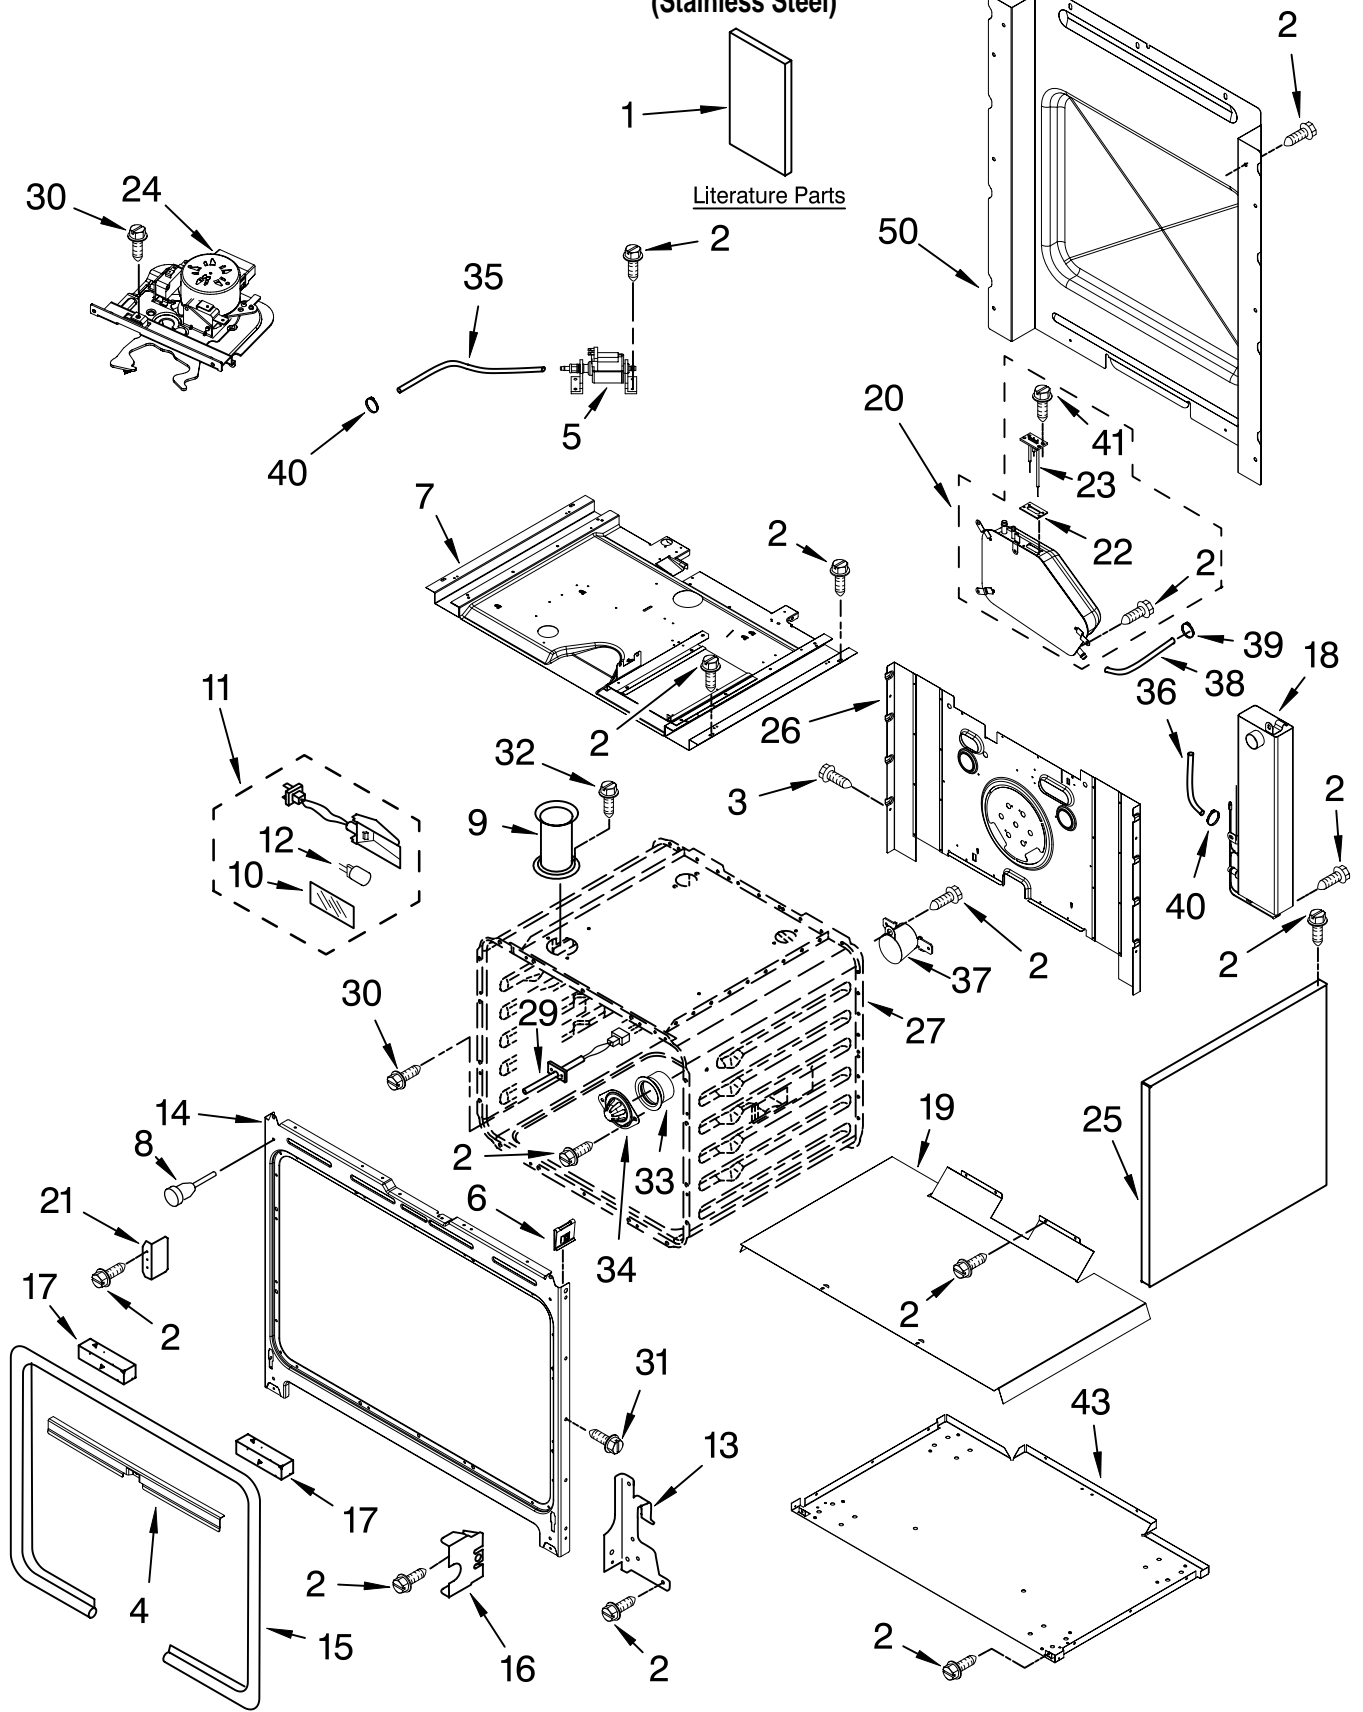

OVEN PARTS
For Model: KDRP767RSS01
(Stainless Steel)

36" KITCHENAID
FREE STANDING RANGE
DUAL FUEL STEAM

FOR ORDERING INFORMATION REFER TO PARTS PRICE LIST

OVEN PARTS

For Model: KDRP767RSS01

(Stainless Steel)

Illus. No.	Part No.	DESCRIPTION
1		Literature Parts
	9758978	Installation Instructions
	9763071	Use & Care Guide
	9758979	Tech Sheet
	9759441	Conversion Instructions
	3191638	Safer Cooking Tips
	9759133	Safer Cooking Tips
	9762575	Cook Book
2	4449809	Screw, 8-18 x 3/8
3	4449743	Screw, 8-32 X 3/8
4	9758595	Retainer, Gasket
5	9761101	Pump, Drain (120v) (Includes Clamps)
6	4450118	Nut, (U-Type Clip)
7	9761161	Top, Chassis
8	4448520	Bumper, Door
9	4452158	Tube, Vent
10	4452163	Lens, Light
11	4448972	Oven Light Assy
	4449748	Screw
12	4452164	Bulb, Light
13		Hinge Receiver
	4455605	Left Hand
	4455606	Right Hand

Illus. No.	Part No.	DESCRIPTION
14	9762238	Frame, Front
15	8300142	Gasket, Door
16	4452152	Bracket, Mounting
17	4452260	Spacer, Foam
18	9758598	Boiler
19	8300184	Support, Insulation
20	9761145	Reservoir (Includes Clamps)
21	4455510	Bracket, Support
22	9762243	Gasket, Sensor
23	9761107	Sensor, Level
24	9760889	Latch, Motorized
25	4455641	Side, Chassis
26	9761160	Back, Chassis
27		Liner, Oven (Not serviceable)
29	4455636	Sensor
30	4449154	Screw, 8-32 x .440
31	4449040	Screw, 8-18 x 3/8
32	3196176	Screw (2)
33	9758597	Orifice, Boiler